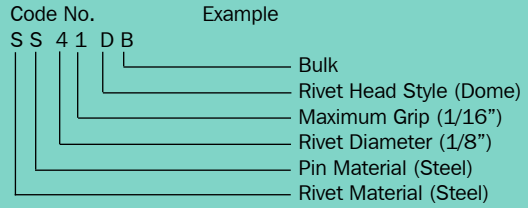

PIN RIVETS™

Pin Rivets are strong, hollow rivets assembled onto a solid mandrel. They are manufactured to strict quality control standards and are available in a wide range of sizes and styles to provide the proper rivet for every type of application. Pin Rivets are inserted and set from the same side. They are particularly practical where there is no access to the reverse side of the work.

RIVETS		
ITEM#	BULK PACK DESCRIPTION	QTY.
	STEEL BODY/ STEEL MANTREL	
29001	SS41DB	10M
29002	SS42DB	10M
29003	SS43DB	10M
29004	SS44DB	10M
29005	SS46DB	10M
29006	SS52DB	8M
29007	SS54DB	8M
29008	SS56DB	8M
29009	SS62DB	5M
29010	SS64DB	5M
29011	SS66DB	5M
29012	SS68DB	5M
ITEM#	BULK PACK DESCRIPTION	QTY.
	ALUMINUM RIVET/ STEEL PIN	
29027	AS32DB	10M
29028	AS34DB	10M
29029	AS41DB	10M
29030	AS42DB	10M
29031	AS43DB	10M
29032	AS44DB	10M
29033	AS45DB	10M
29034	AS46DB	10M
29035	AS52DB	8M
29036	AS53DB	8M
29037	AS54DB	8M
29038	AS56DB	8M
29039	AS62DB	5M
29041	AS64DB	5M
29042	AS66DB	5M
29043	AS68DB	5M
29044	AS610DB	5M
29021	AS42CB	10M
29022	AS43CB	10M
29023	AS44CB	10M
29054	AS66LFB	5M
29055	AS68LFB	5M
29056	AS610LFB	5M

RIVETS				
PART 1	PART 2	PART 3	PART 4	PART 5 & 6
Rivet Material	Pin Material	Rivet Diam. (in 32nds of an inch)	Maximum Grip (in 16ths of an inch)	Rivet Head Style
S=Steel A=Aluminum C=Copper X=Stainless Steel	S=Steel A=Aluminum C=Copper (Coated Steel) X=Stainless Steel	3 = 3/32" 4 = 1/8" 5 = 5/32" 6 = 3/16" 8 = 1/4"	1 = 1/16" 2 = 1/8" 3 = 3/16" 4 = 1/4" 5 = 5/16" 6 = 3/8" 8 = 1/2" 10 = 5/8"	D=Dome C=Countersunk LF=Large Flange B=Bulk