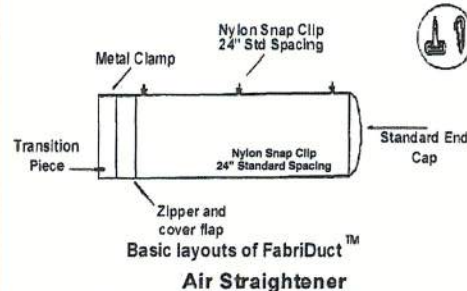

Hero FabriDuct™ Air Dispersion