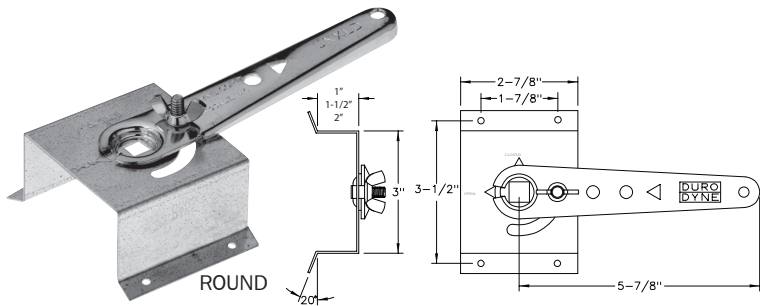

STANDOFF WITH ECONOMY HANDLE

ESO SERIES FOR SQUARE DUCT			
ITEM#	MODEL	SHAFT SIZE	STAND HEIGHT
7201	ESO-14-100	1/4" sq.	1"
7203	ESO-14-150	1/4" sq.	1-1/2"
7205	ESO-14-200	1/4" sq.	2"
7207	ESO-38-100	3/8" sq.	1"
7209	ESO-38-150	3/8" sq.	1-1/2"
7211	ESO-38-200	3/8" sq.	2"
7213	ESO-12-100	1/2" sq.	1"
7215	ESO-12-150	1/2" sq.	1-1/2"
7217	ESO-12-200	1/2" sq.	2"

Seal Kits Sold Separately. Packed 10 Per Carton.

ESO SERIES FOR ROUND DUCT			
ITEM#	MODEL	SHAFT SIZE	STAND HEIGHT
7202	ESO14R-100	1/4" sq.	1"
7204	ESO14R-150	1/4" sq.	1-1/2"
7206	ESO14R-200	1/4" sq.	2"
7208	ESO38R-100	3/8" sq.	1"
7210	ESO38R-150	3/8" sq.	1-1/2"
7212	ESO38R-200	3/8" sq.	2"
7214	ESO12R-100	1/2" sq.	1"
7216	ESO12R-150	1/2" sq.	1-1/2"
7218	ESO12R-200	1/2" sq.	2"