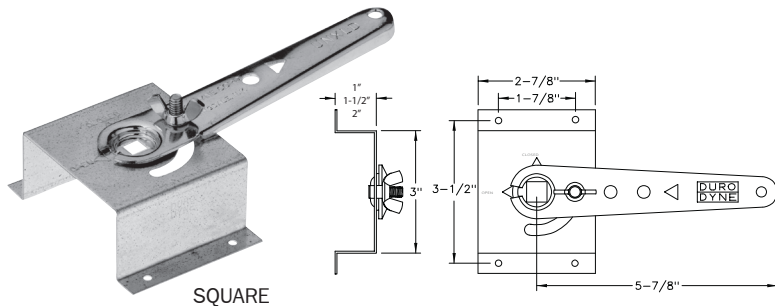

STANDOFF WITH ECONOMY HANDLE

ESO SERIES FOR SQUARE DUCT			
ITEM#	MODEL	SHAFT SIZE	STAND HEIGHT
7201	ESO-14-100	1/4" sq.	1"
7203	ESO-14-150	1/4" sq.	1-1/2"
7205	ESO-14-200	1/4" sq.	2"
7207	ESO-38-100	3/8" sq.	1"
7209	ESO-38-150	3/8" sq.	1-1/2"
7211	ESO-38-200	3/8" sq.	2"
7213	ESO-12-100	1/2" sq.	1"
7215	ESO-12-150	1/2" sq.	1-1/2"
7217	ESO-12-200	1/2" sq.	2"

Seal Kits Sold Separately. Packed 10 Per Carton.

ESO SERIES FOR ROUND DUCT			
ITEM#	MODEL	SHAFT SIZE	STAND HEIGHT
7202	ESO14R-100	1/4" sq.	1"
7204	ESO14R-150	1/4" sq.	1-1/2"
7206	ESO14R-200	1/4" sq.	2"
7208	ESO38R-100	3/8" sq.	1"
7210	ESO38R-150	3/8" sq.	1-1/2"
7212	ESO38R-200	3/8" sq.	2"
7214	ESO12R-100	1/2" sq.	1"
7216	ESO12R-150	1/2" sq.	1-1/2"
7218	ESO12R-200	1/2" sq.	2"