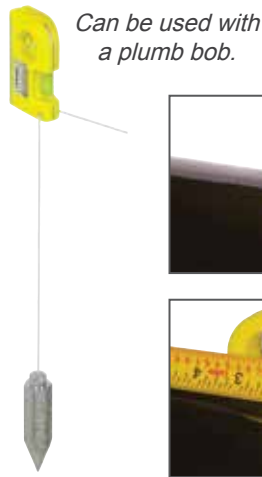

Pocket Level (PN 781947)

A twin vial level constructed of tough ABS and aluminum frame, the strong magnetic base makes this pocket-size level great for many tasks.

Quad Level (PN 781946)

This is a tough, anodized aluminum level with a magnetic base and four vials (0°, 30°, 45°, 90°). A "v" cut into the base makes the Quad Level great for pipe and conduit work.

8.5" (21.6 cm) length

ACCU-LEVEL (PN 781950)

- ✓ Rugged die cast aluminum
- ✓ 0°, 45°, 90° acrylic vials
- ✓ Grooved base that fits on pipe and conduit
- ✓ 10" / 25 cm torpedo level
- ✓ .0005"/inch (0.5mm/m) accuracy
- ✓ Earthen magnetic base

Comes with FREE polyester holster!

Part #	Description	Weight	
		lb	kg
781950	Accu-level	.75	.34