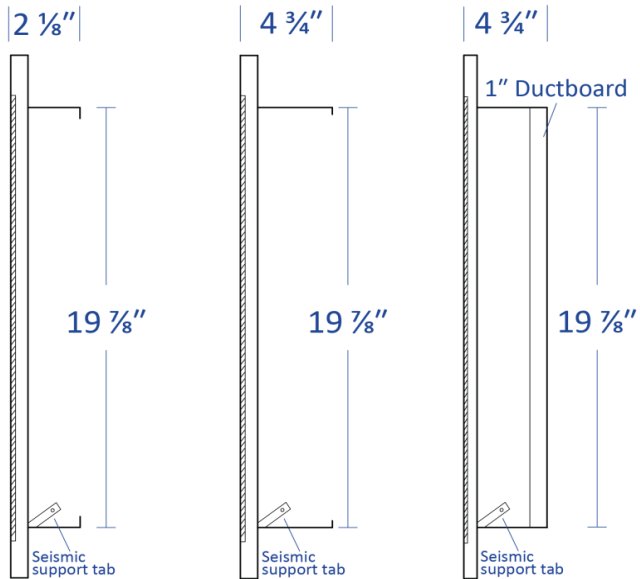

Submitted by: _____

Date: _____

Acrylic Egg Crate

T-Bar Return Air Filter Grille

Model:

Available Options

- Ductboard
- Accept 1" filter
- Accept 2" filter

Model Features

- Acrylic egg crate face
- Fixed hinge face
- Durable white powder coat finish

Material: Steel and Acrylic

Face: Acrylic Egg-Crate

Model Size:

Project Name: _____

Architect: _____

Project Location: _____

Engineer: _____