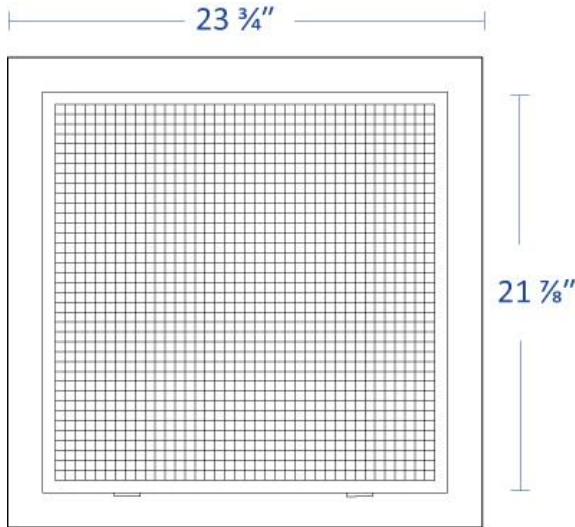

Submitted by: _____

Date: _____

Acrylic Egg Crate

T-Bar Return Air Filter Grille

Model:

Available Options

- Ductboard
- Accept 1" filter
- Accept 2" filter

Model Features