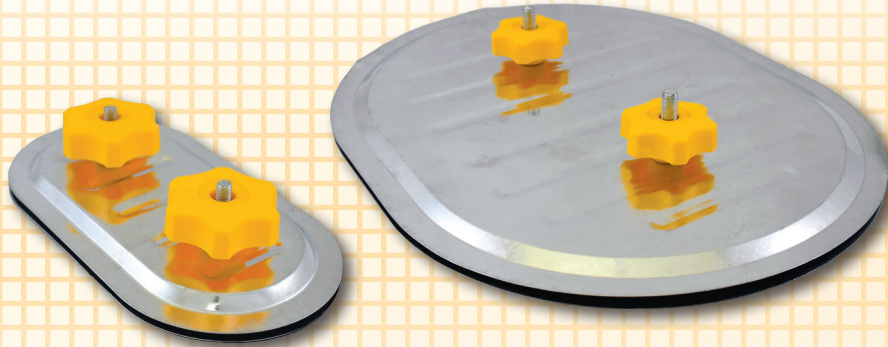

- Insulated
- Tested to withstand 20" W.G. positive pressure & 10" of negative pressure
- Closed cell Neogasket
- Bonding of Neoprene gasket to inside plate prevents leakage
- Conical springs between the two plates provides for easy installation
- High impact yellow plastic knobs are designed to avoid stripping and allow a tool-free operation
- Built-in stud stop to prevent loss of handle
- Template for duct-opening cut out insures proper hole size.

4 x 8 ROUND ACCESS DOORS (For Round Duct)			
Item #	Code	Description	Packaging
22135	IRAD48-7	4X8-7RD - fits duct size 6" to 7"	10 Pcs./Box
22137	IRAD48-11	4X8-11RD - fits duct size 8" to 11"	10 Pcs./Box
22138	IRAD48-14	4X8-14RD - fits duct size 12" to 14"	10 Pcs./Box

1/2022
 BB013442

IFAD

INSULATED FLAT ACCESS DOORS

- Insulated
- Tested to withstand 20" W.G. positive pressure & 10" of negative pressure
- Closed cell Neogasket
- Bonding of Neoprene gasket to inside plate prevents leakage
- Conical springs between the two plates provides for easy installation
- High impact yellow plastic knobs are designed to avoid stripping and allow a tool-free operation
- Built-in stud stop to prevent loss of handle
- Template for duct-opening cut out insures proper hole size.