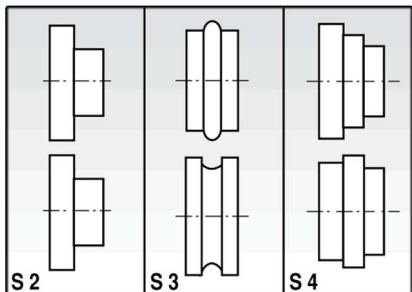

EM-PRO 10GA Power Rotary/Swaging Machine

Model: IBKS 4.0

**** SPECIFICATIONS ****

- Shaft Length ----- 11.81"
- Beading Capacity ----- 10GA
- Roll Diameter ----- 4.96"
- Throat Depth ----- 7.87"
- Motor Rotation ----- 12rpm
- Motor Power ----- 3HP
- Length ----- 67"
- Width ----- 23"

Applications

Standard

Optional

1 YEAR PARTS WARRANTY

Contact us today!
Empire Machinery & Tools Ltd.
390 Eagle Drive Winnipeg MB R3C 2E6

Visit us at: www.empire-machinery.com
E-mail: sales@empire-machinery.com
T: 1.800.665.8089 | P: 204.779.7791 | F: 204.779.7796