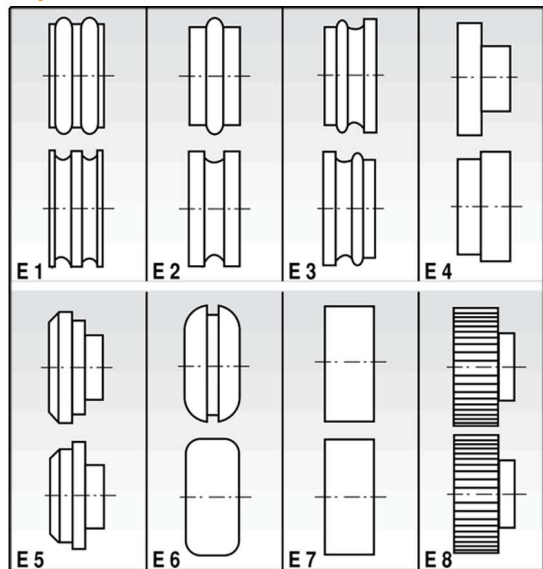

Optional

1 YEAR PARTS WARRANTY